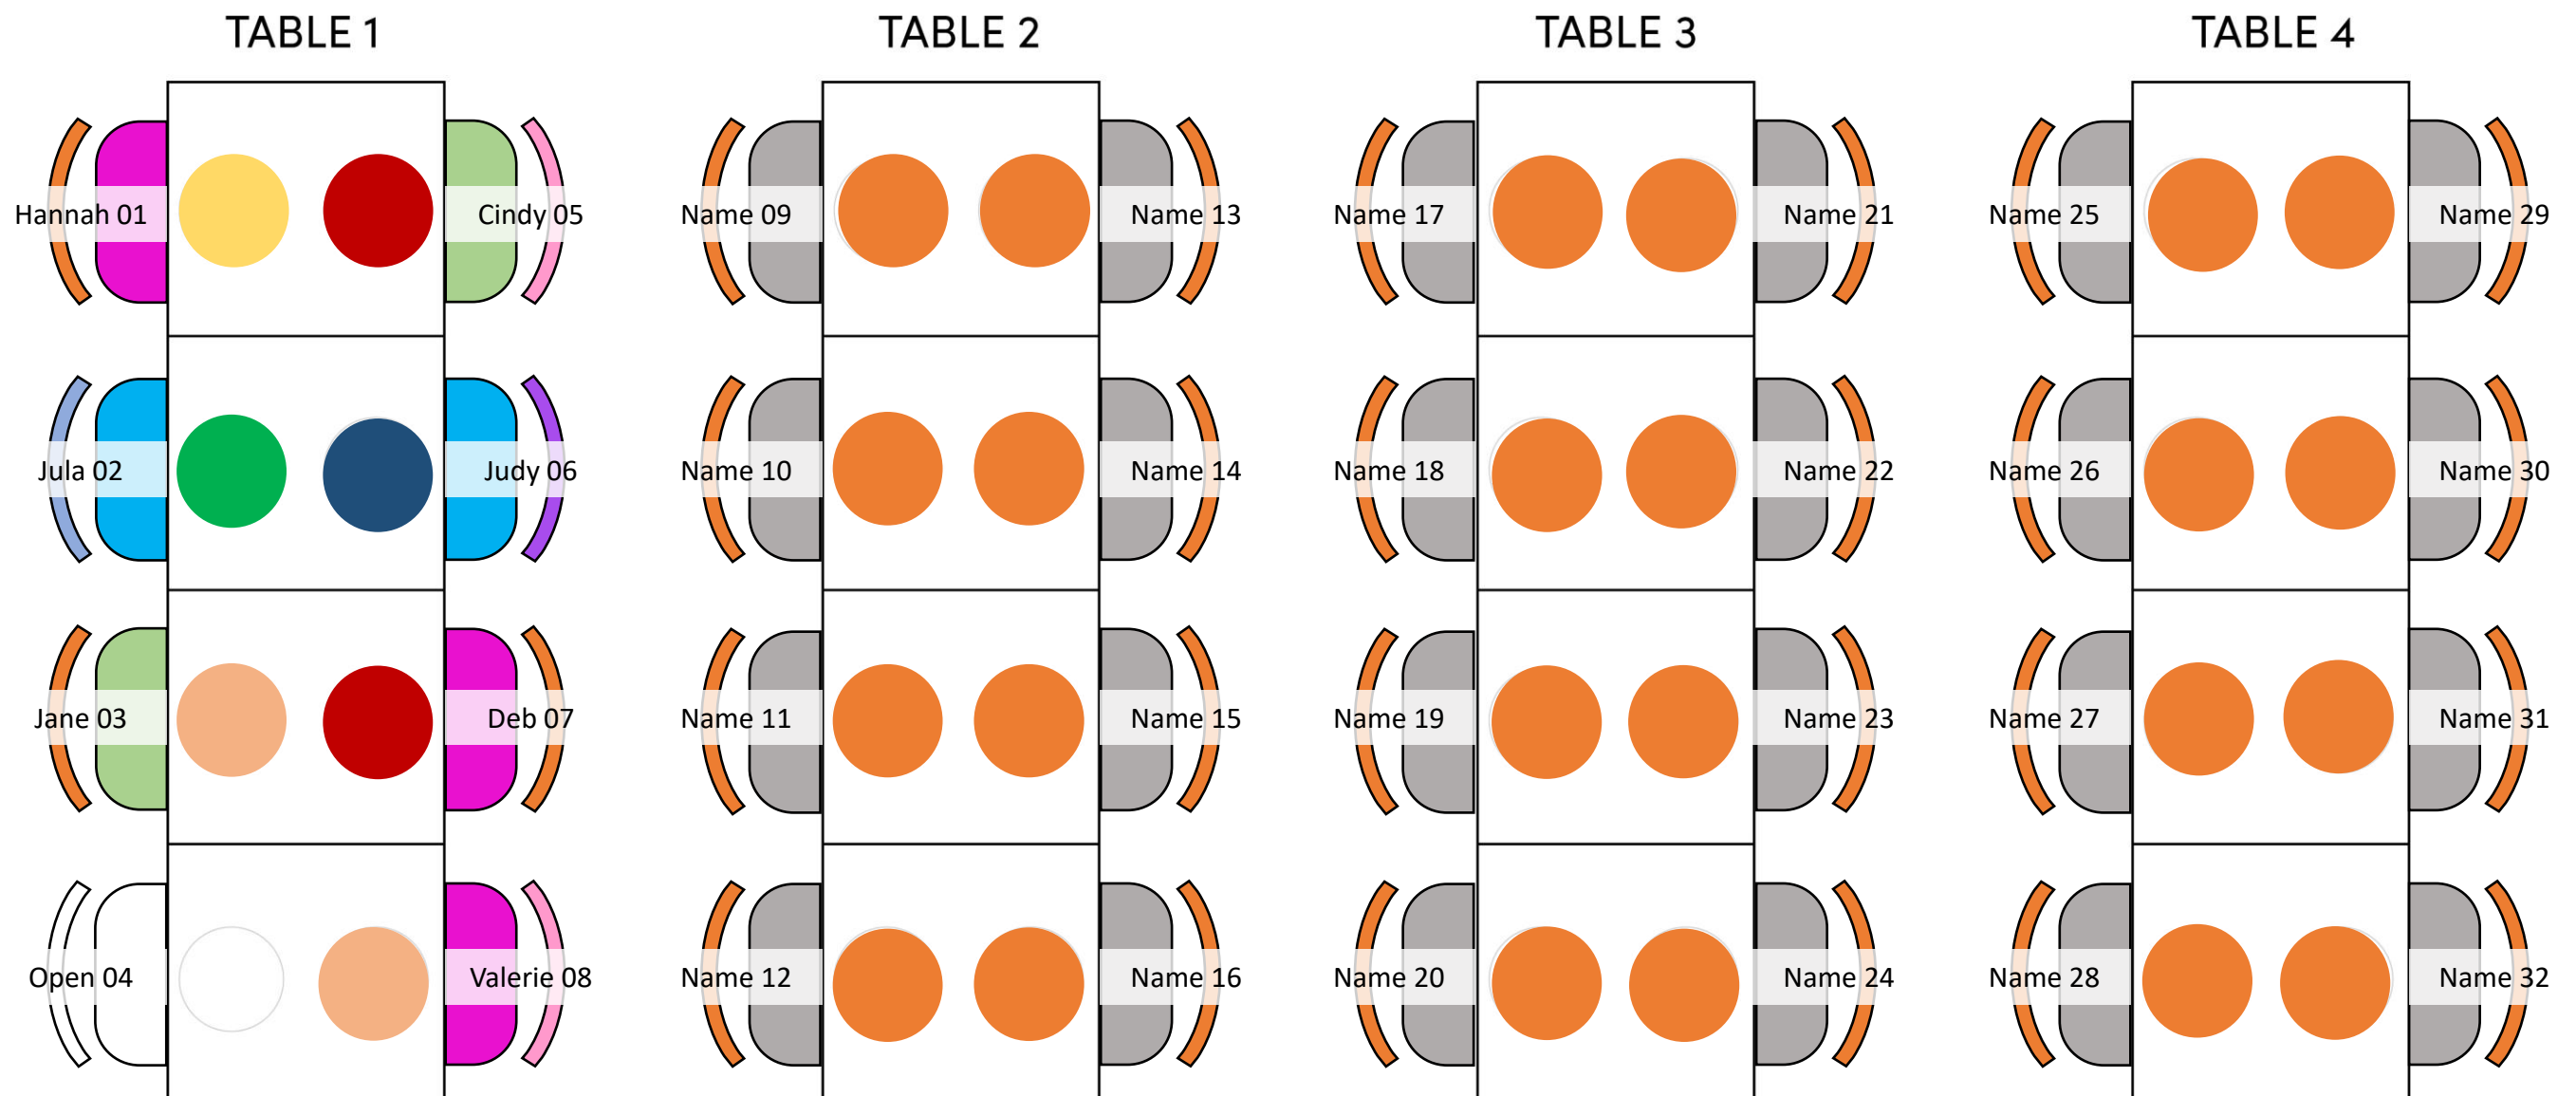

Total Seating: 32 (and 1 seat open)

| | | | | | | | | | |
|-------------------|--|---------------|--|--------------------|--|----------------|--|-----------------|--|
| Café Mimosa | | Rose Lemonade | | Sangria Watermelon | | Lobster Roll | | Curry Chicken | |
| Grapefruit Mimosa | | Peachy Keen | | Yogurt Parfait | | Shrimp & Grits | | Bistro Omelette | |
| Peach Bellini | | | | Blueberry Muffin | | Avocado Toast | | | |